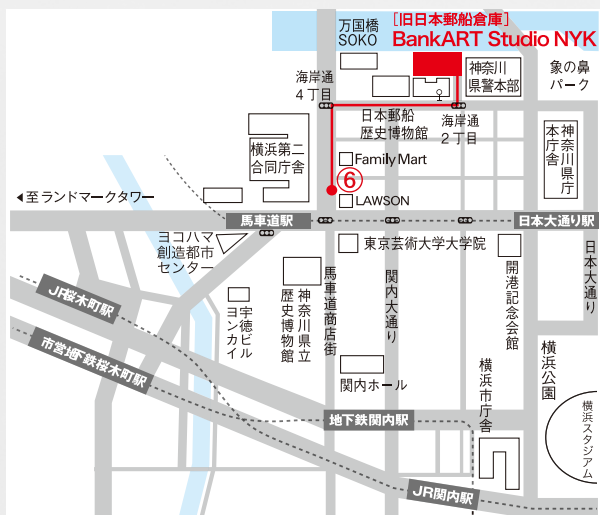

MAP

BankART Studio NYK 1st Floor (Kawamata Hall)
www.bankart1929.com

CONCERT INFORMATION

For information on this concert or any other ICJC upcoming event, please contact us:

International Center for Japanese Culture

〒231-0862

Yokohama, Naka-ku, Yamate-cho 249-2

Phone/Fax: 045.263.8009

Email: info@icjc.jp • URL: www.icjc.jp

公益財団法人
東芝国際交流財団